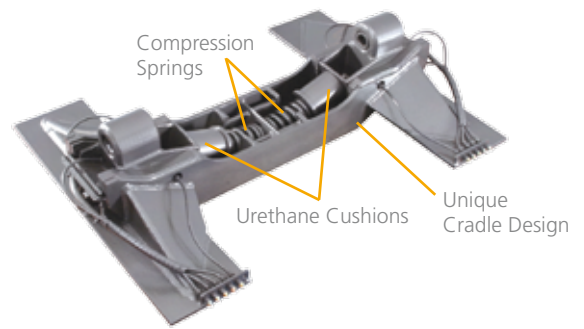

KOMPENSATOR®

CAPACITY

- 165 kN D-Value

WARRANTY:

- 12 Months Materials and Workmanship Warranty

THE KOMPENSATOR IS A PATENTED SPECIALITY FIFTH WHEEL DESIGNED FOR USE WITH TORSIONALLY RIGID TRAILERS SUCH AS LIQUID & DRYBULK TANKERS, BOTTOM DUMPS, GRAIN AND B-DOUBLES. AVAILABLE IN STATIONARY, STABILISED OR SLIDING MODELS.

FEATURES:

- Patented construction for applications where torsional relief between truck/trailer is desired, eg. tank trailers.
- Stress reductions up to 130% in the trailer plate, 40% in the cargo tank and 25% in the trailer frame.
- Improves stability, axle-weight distribution, and tyre tread life.
- Incorporates the rugged cast steel top plates from the Holland pro-hitch 351, FW342 LowLube™ or FW70 fifth wheels for long life and high strength capabilities.
- Recommended for use where trailer centre of gravity is at or below 1 metre above the top of the fifth wheel.
- Mounting must be carried out in accordance with our instructions.
- Standard fifth wheel height = 240mm

PROBLEM:

When torsionally rigid trailers encounter uneven terrain, tight turns, curbs, etc. they do not flex to relieve the twisting force experienced between truck and trailer. This puts great strain on truck and trailer frames, tank and tyres. (Figure 1)

The results are frame cracks, tank leaking and premature drive tyre wear.

SOLUTION:

A compensating fifth wheel to provide torsional stress relief. The Kompensators' unique cradle design (Figure 2) provides side-to-side compensation. It allows more flexibility between truck and trailer by reducing torque and twist transfer through the fifth wheel.

Figure 2

KOMPENSATOR BASE DESIGN:

Only fifth wheel in the world with unique "Kompensation" to help reduce frame and tank damage.