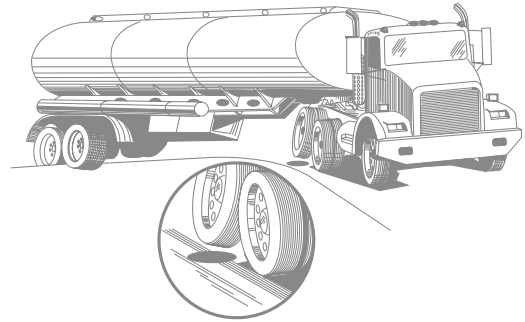

KOMPENSATOR®

CAPACITY

- 165 kN D-Value

WARRANTY:

- 12 Months Materials and Workmanship Warranty

THE KOMPENSATOR IS A PATENTED SPECIALITY FIFTH WHEEL DESIGNED FOR USE WITH TORSIONALLY RIGID TRAILERS SUCH AS LIQUID & DRYBULK TANKERS, BOTTOM DUMPS, GRAIN AND B-DOUBLES. AVAILABLE IN STATIONARY, STABILISED OR SLIDING MODELS.

FEATURES:

- Patented construction for applications where torsional relief between truck/trailer is desired, eg. tank trailers.
- Stress reductions up to 130% in the trailer plate, 40% in the cargo tank and 25% in the trailer frame.
- Improves stability, axle-weight distribution, and tyre tread life.
- Incorporates the rugged cast steel top plates from the Holland pro-hitch 351, FW342 LowLube™ or FW70 fifth wheels for long life and high strength capabilities.
- Recommended for use where trailer centre of gravity is at or below 1 metre above the top of the fifth wheel.
- Mounting must be carried out in accordance with our instructions.
- Standard fifth wheel height = 240mm

PROBLEM:

When torsionally rigid trailers encounter uneven terrain, tight turns, curbs, etc. they do not flex to relieve the twisting force experienced between truck and trailer. This puts great strain on truck and trailer frames, tank and tyres. (Figure 1)

The results are frame cracks, tank leaking and premature drive tyre wear.

Figure 1

SOLUTION:

A compensating fifth wheel to provide torsional stress relief. The Kompensators' unique cradle design (Figure 2) provides side-to-side compensation. It allows more flexibility between truck and trailer by reducing torque and twist transfer through the fifth wheel.