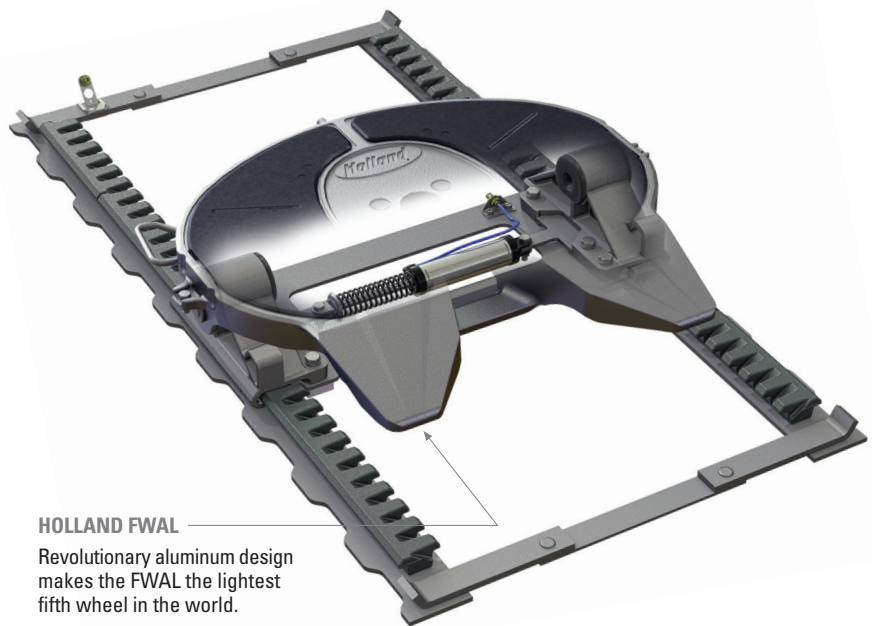

NEW INTEGRATED LOW-WEIGHT FIFTH WHEEL SLIDER SYSTEM (ILS)

In August 2017 the new Holland ILS Slider System becomes available in New Zealand. Replacing previous models, ILS offers great performance & weight-saving advantages ...

The Holland ILS Slider System provides superior weight savings when compared to competitive fifth wheel assemblies.

When combined with lightweight Holland fifth wheels, the Holland ILS Slider System **saves up to 40kgs** when compared to competitive fifth wheel assemblies.

- 1 SAVES WEIGHT:** The ILS Slide System saves up to 60kg when compared to the traditional Holland inboard slide system.
- 2 QUICK & EASY HEIGHT CHANGE:** Slide brackets can be changed without torching, grinding or welding. Brackets bolt on through the top and can be changed in 15 minutes or less.
- 3 Improved air cylinder** provides a smaller design to sit up under the top plate to keep it protected from damage and debris.
- 4 New bushing design** improves the life of the bushings and adds cushion from side-to-side load.
- 5 Available with FW35, FW31, and FWAL** fifth wheel models.