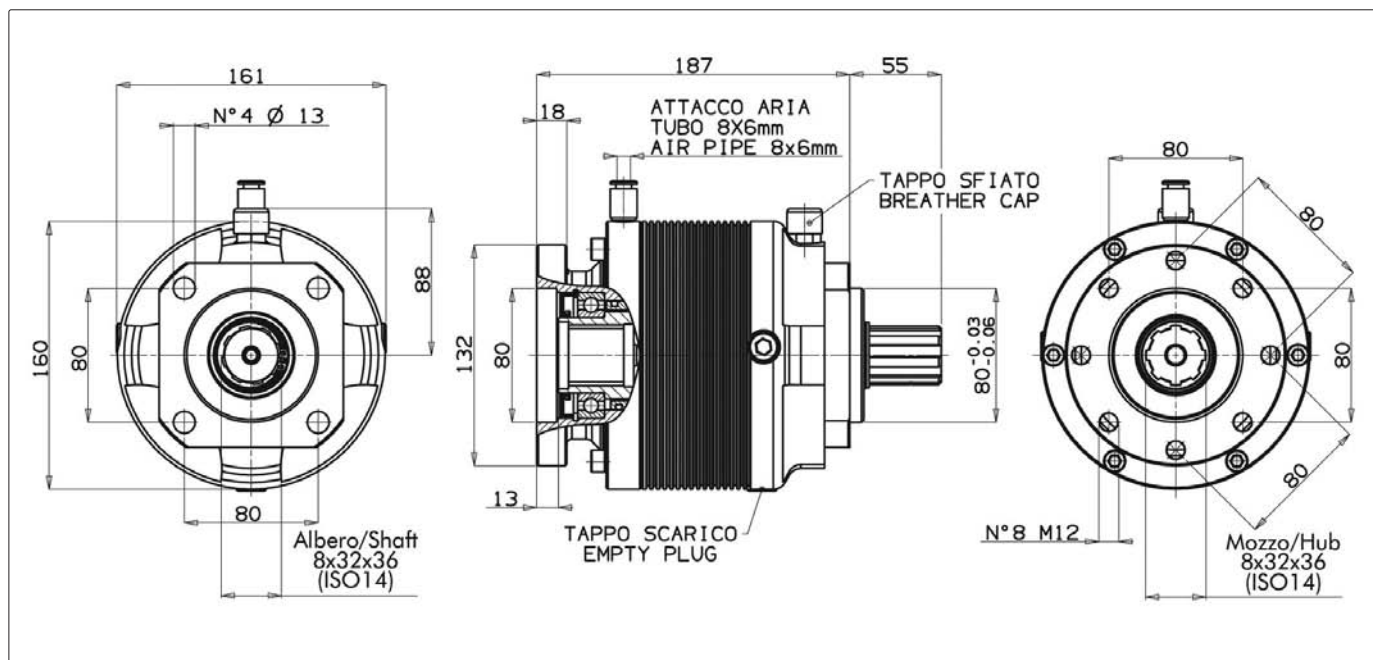

 **Transpecs**
QUALITY ON THE MOVE

ISO Input

ISO Output

Code:	Input Version:	Output Version:	Nominal Torque (Nm):	Max. Continuous Speed:		Max. Intermittent Speed:		Weight: With Oil:
				Unloaded:	Loaded:	Unloaded:	Loaded:	
103-011-00017	15	17	400	2600	1500	3200	2000	

We reserve the right to make changes without notice.

UNI Input

UNI Output

Code:	Input Version:	Output Version:	Nominal Torque (Nm):	Max. Continuous Speed:		Max. Intermittent Speed:		Weight: With Oil:
				Unloaded:	Loaded:	Unloaded:	Loaded:	
103-012-00016	21 UNI	13	250	2600	1500	3200	2000	