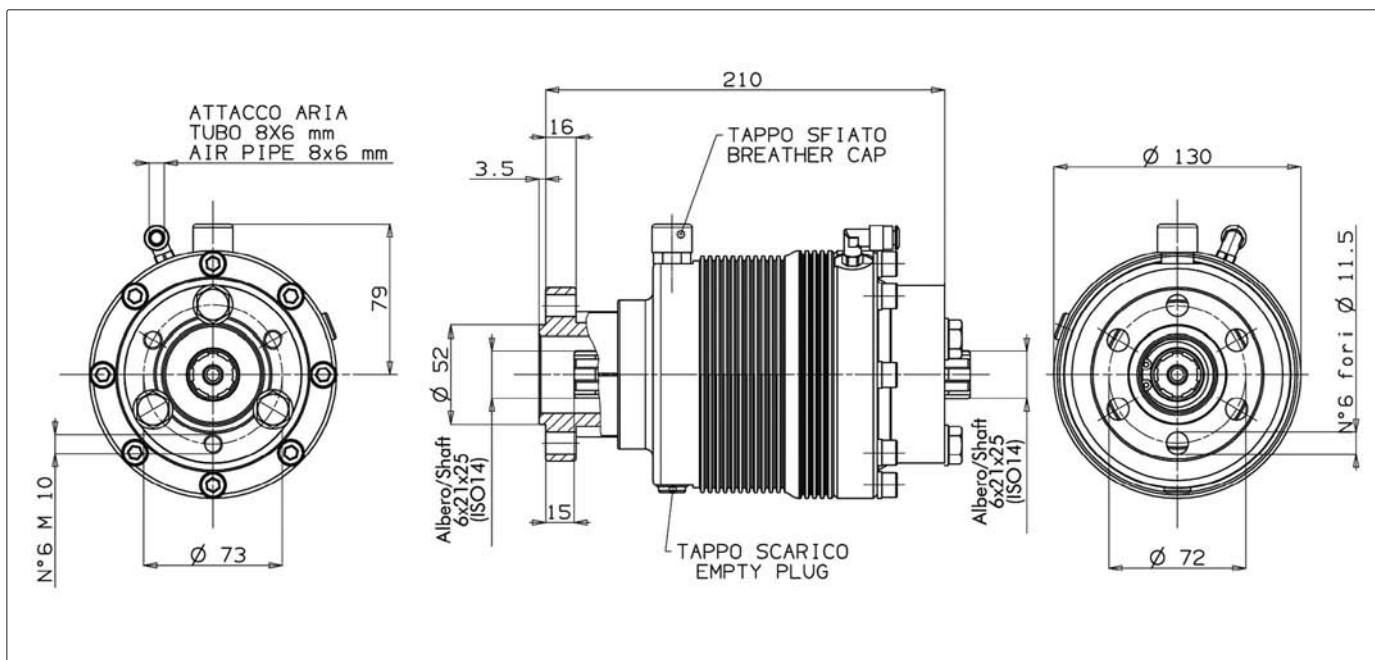

 **Transpecs**
QUALITY ON THE MOVE

ISO Input

ISO Output

Code:	Input Version:	Output Version:	Nominal Torque (Nm):	Max. Continuous Speed:		Max. Intermittent Speed:		Weight: With Oil:
				Unloaded:	Loaded:	Unloaded:	Loaded:	
103-011-00017	15	17	400	2600	1500	3200	2000	

We reserve the right to make changes without notice.

UNI Input

UNI Output

Code:	Input Version:	Output Version:	Nominal Torque (Nm):	Max. Continuous Speed:		Max. Intermittent Speed:		Weight: With Oil:
				Unloaded:	Loaded:	Unloaded:	Loaded:	
103-012-00016	21 UNI	13	250	2600	1500	3200	2000	